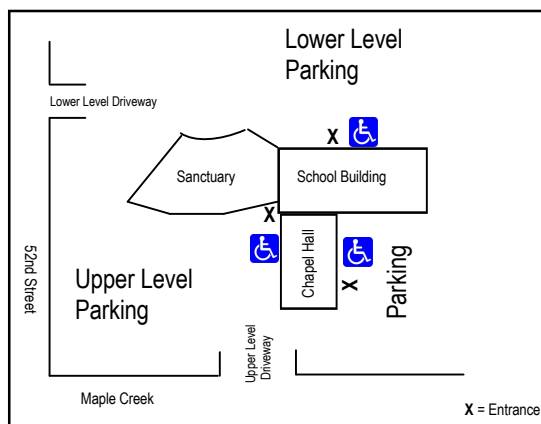

Parking and Access:

Worship Schedule

Sunday: 8:30 a.m. Traditional Worship
9:45 a.m. Learning Hour
11:00 a.m. Contemporary Worship

Summer Worship Schedule

8:30 a.m. Traditional Worship
10:00 a.m. Contemporary Worship

Holy Communion:

Every 1st and 3rd Sunday we celebrate Holy Communion.

As Lutheran Christians, we believe and teach that Christ's body and blood are truly present in, with, and under the bread and the wine. We also believe and teach that we receive all the treasured blessings Christ earned for us, including forgiveness of sins, power over death and the devil, power to live the Christian life on earth, and to receive the goodness of the Lord! If you agree with this, you are welcome to join us.

Parking is available in both the upper and lower lots. Doors are open by the Sanctuary and outside Chapel Hall, both on the upper level, and on the lower level at the school entrance.

Handicapped Parking is available outside each of the entrances.

What you will find when you arrive at St. Mark

St. Mark Lutheran is a welcoming church. You can expect to see many friendly faces and meet many new friends.

Greeters will meet you at the entrance of the Sanctuary and ushers will help you find a seat. Pastor will greet you as you leave the service. You are also invited to join us for coffee and refreshments between services.

Please stop by our Information Center outside the Sanctuary for a Visitor Packet for more helpful information.