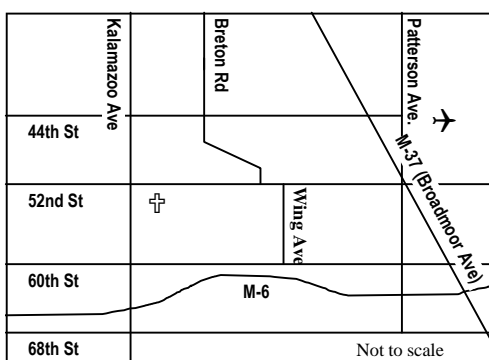

St. Mark Lutheran Church

Visitor Information Page

Address: 1934 52nd St
Kentwood, MI 49508
Pastor: Tom Meyer

Phone: (616) 455-5320
Web: www.stmarkkentwood.org

How to find us:

Parking and Access:

Worship Schedule